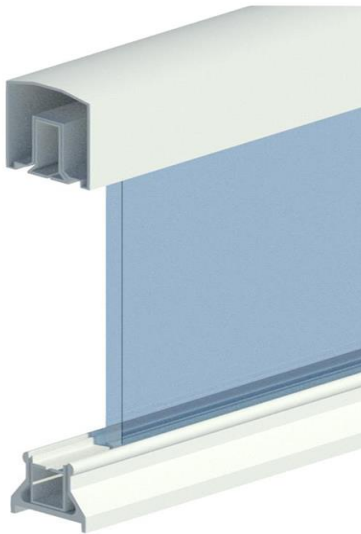

5' Top & Bottom Rail Set for Glass 6mm

Model: DR-TBRG5BK

- Description: Top & bottom rail 5' 6mm glass
- Material: Aluminum
- Size: 62"
- Top Rail: 2-3/8"
- Finish: Powder coated
- Color: Black
- Legs: 1
- Brand: NERVAL
- Warranty: Limited Lifetime Warranty